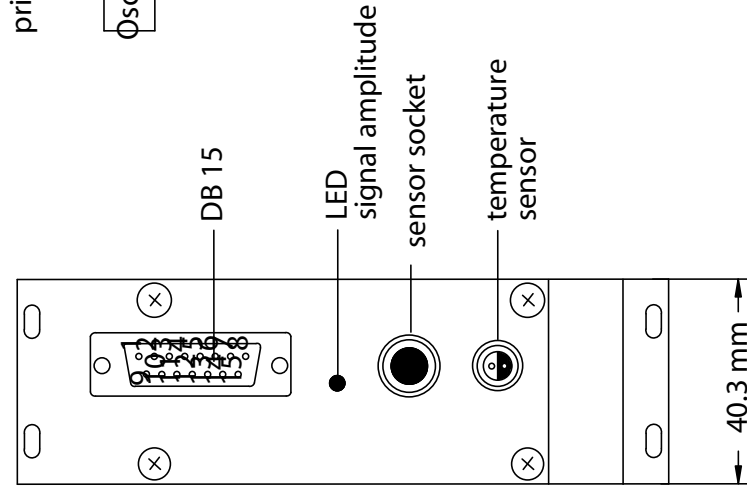

# UPM laser interferometer

dimensions

sensor diameter 17mm

sensor length 95mm

driver box 3HE, 8TE