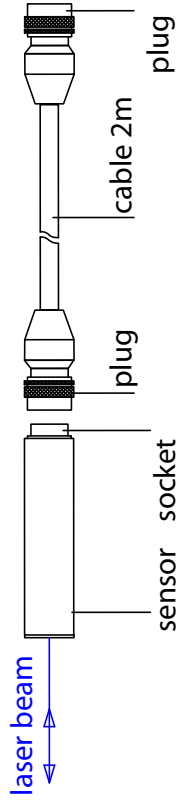

# UPM laser interferometer

dimensions

sensor diameter 17mm

sensor length 95mm

driver box 3HE, 8TE